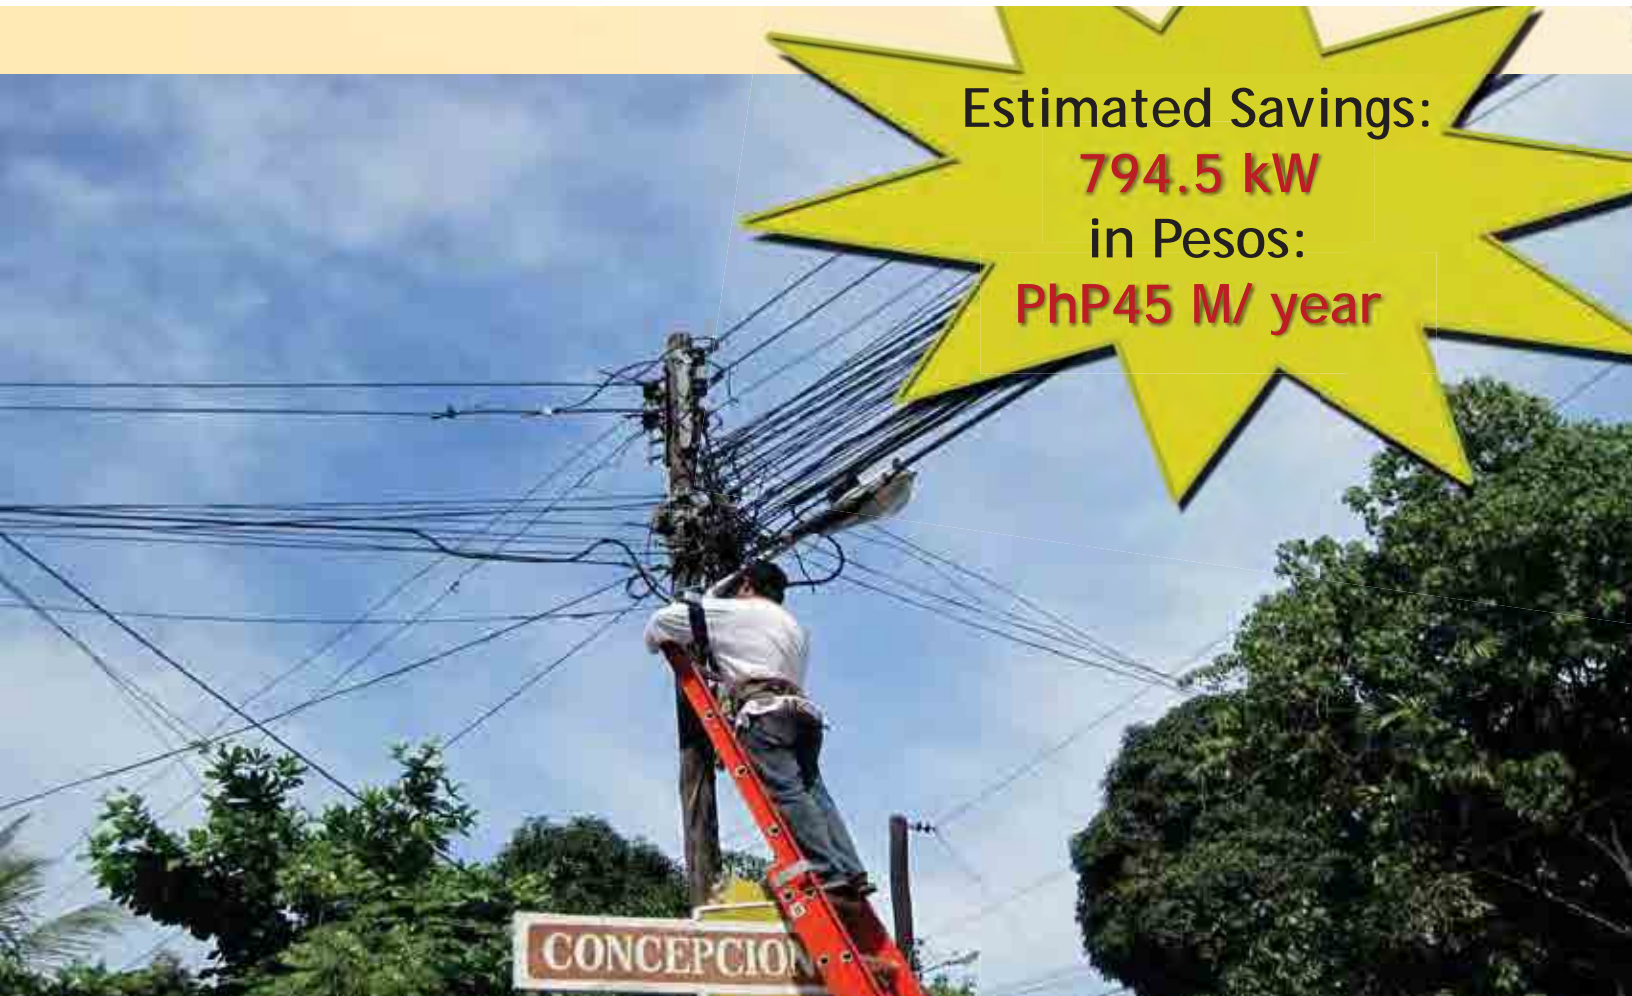

Environmental Responsibility

Crafting the Messages

Estimated Savings:

2297 kW

in Pesos:

PhP81.3 M/ year

Communicating the Benefits

Crafting the Messages