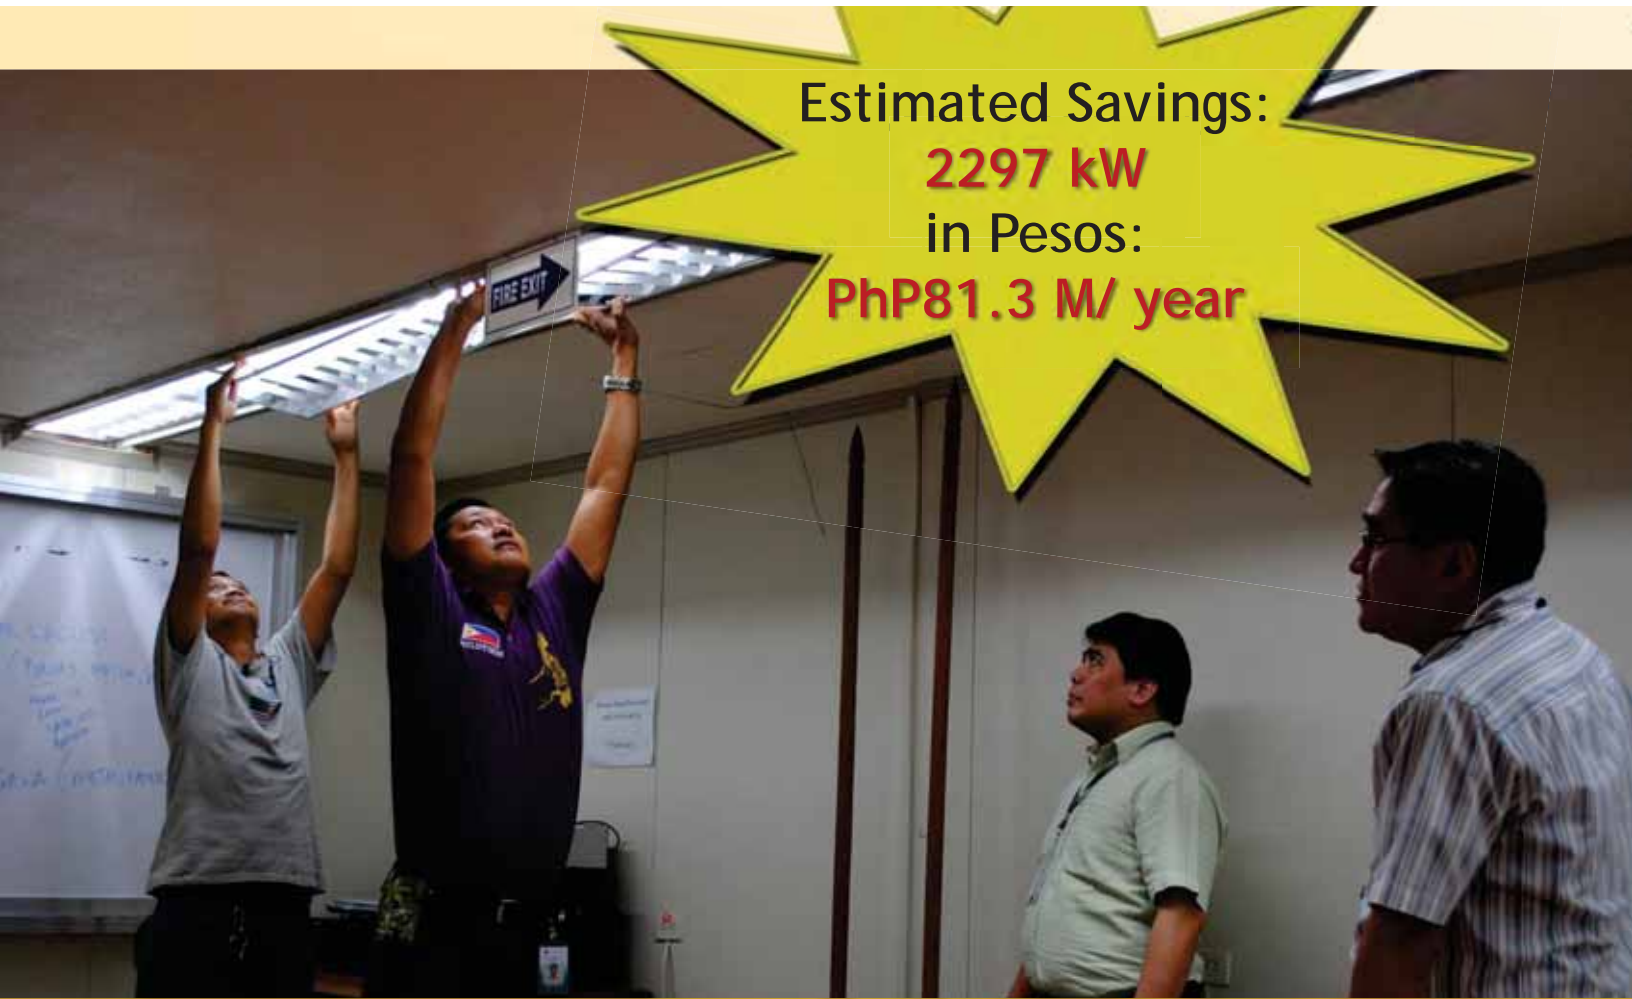

Estimated Savings:

2297 kW

in Pesos:

PhP81.3 M/ year

Communicating the Benefits

Crafting the Messages